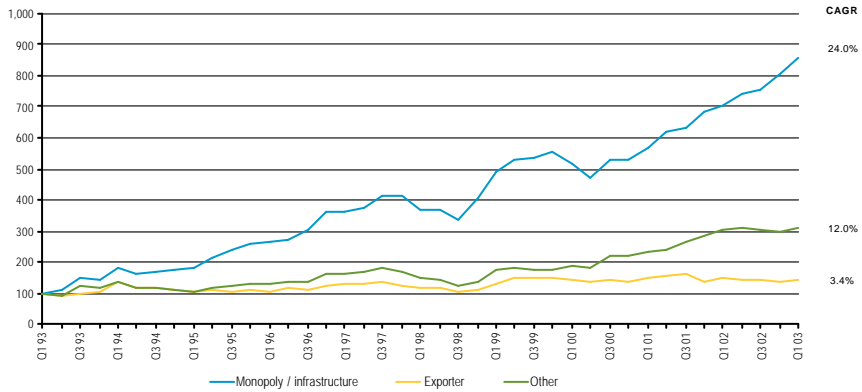

knowledge
wave2003
the leadership forum

Mr Chris Liddell

20 February 2003

*Presentation to Knowledge Wave 2003 - the Leadership Forum
February 2003*

Presentation also available on Forum website - www.knowledgewave.org.nz

10 year performance

Note: Indices are calculated on an equally weighted basis.

1 year performance

Note: Indices are calculated on an equally weighted basis.