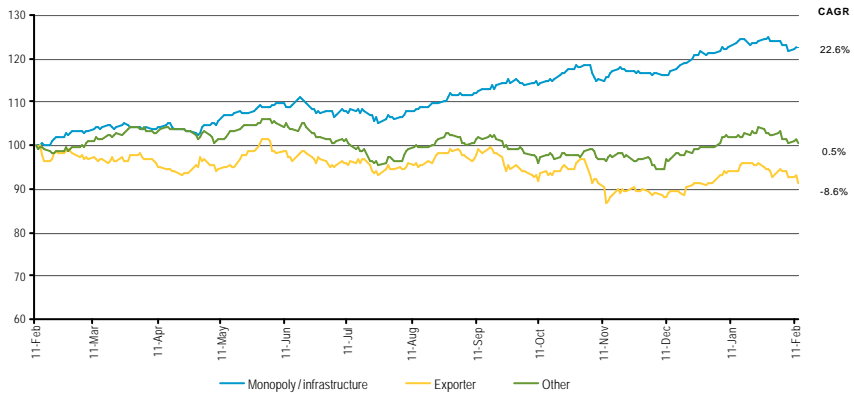

knowledge
wave2003
the leadership forum

Mr Chris Liddell

20 February 2003

*Presentation to Knowledge Wave 2003 - the Leadership Forum
February 2003*

Presentation also available on Forum website - www.knowledgewave.org.nz

10 year performance

Note: Indices are calculated on an equally weighted basis.

1 year performance

Note: Indices are calculated on an equally weighted basis.